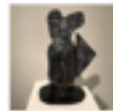

\$4000

**ASHLEY GARRETT**  
 Till, 2020  
 Panel on paper  
 11 x 9 in  
 27.9 x 22.9 cm

\$1165

**LEAH TACHA**  
 Honey Basket, 2019  
 Ceramic with digital decals  
 20 x 12 x 4 in  
 71.1 x 30.5 x 10.2 cm

\$3500

**ASHLEY GARRETT**  
 Stellium, 2020  
 Panel on paper  
 6 x 4 in  
 15.2 x 10.2 cm

\$650

**LEAH TACHA**  
 Midnight Traxum, 2019  
 Ceramic with digital decals  
 20 x 14 x 9 in  
 50.8 x 35.6 x 22.9 cm