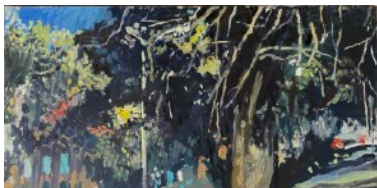

no title
17 x 21 in
oil on canvas with wood frame made by artist
$1350

INVENTORY / Flat file works

no title
36 x 18 in
oil on canvas
$2100