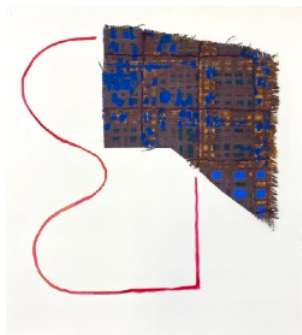

Melissa Dadourian  
*Floating Form*  
Acrylic and ink on paper  
14 x 11 inches  
\$450

Melissa Dadourian  
*Mustard Block*  
Acrylic and ink on paper  
14 x 11 inches  
\$450

Melissa Dadourian  
*Pink Portal*  
Acrylic and ink on paper  
14 x 11 inches  
\$450

g'm

Melissa Dadourian  
*Purple V*  
Acrylic and ink on paper  
14 x 11 inches  
\$450

Melissa Dadourian  
*Teal Slash*  
Acrylic and ink on paper  
14 x 11 inches  
\$450

Melissa Dadourian  
*Blue Squeeze*  
Burlap, acrylic paint, ink on paper  
20 x 18 inches  
\$950

Melissa Dadourian  
*Yellow Slump*  
Burlap, acrylic paint, ink on paper  
20 x 18 inches  
\$950

gm

Melissa Dadourian  
*Wavy Gate*  
Burlap, acrylic paint, ink on paper  
20 x 18 inches  
\$950

Melissa Dadourian  
*Wavy Carpet No. 1*  
Burlap, acrylic paint, ink on paper  
20 x 18 inches  
\$950