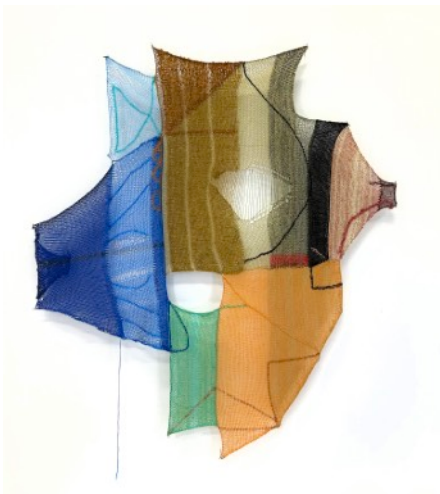

Sarah Heinemann  
*Sides to Hold Onto*  
2023  
Flashe, acrylic, and oil on canvas  
16 x 16 inches  
\$2,500

Sarah Heinemann  
*Echo Courts # 2*  
2023  
Acrylic, oil, cold wax, and flour on canvas  
24 x 30 inches  
\$3,700